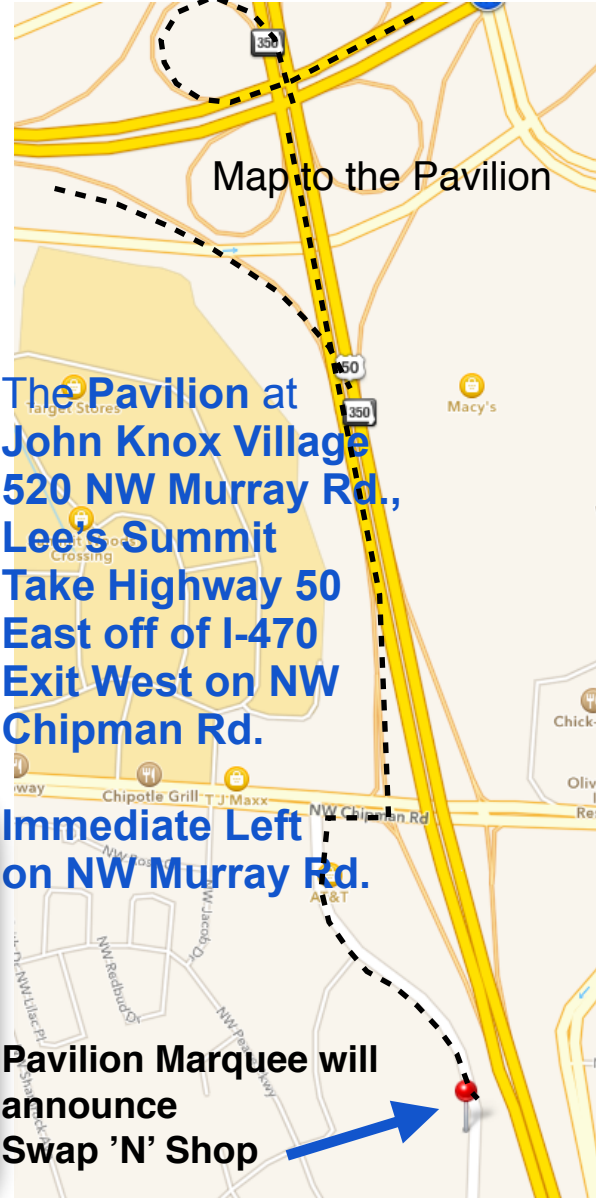

SWAP 'N' SHOP

Saturday, February 4, 2017

4th Year at the John Knox Pavilion

Hours: 9 A.M. – 3 P.M.
RC Planes-Boats-Helicopters-Cars (Buy-Sell-Trade)

Admission $5.00 — Kids Under 12 Free
Concessions Available

Walk-up Registration begins 8 A.M.
(Assuming tables are available)
Vendor setup at 8 A.M.
Doors Open to Buyers at 9 A.M.

Please Consider Friday Evening Setup
Pavilion will be open for setup from 5–7 P.M.
and will be secure over night.

Mail Registration Form and Fee to:
Duane Hulen
KCRC Swap 'N' Shop
1020 SE 11th
Lee's Summit, MO 64081
Pre-Registration is Recommended
Tables sell out fast!
Questions? Call Duane at
816.516.4526 or
drhulen@sbcglobal.net