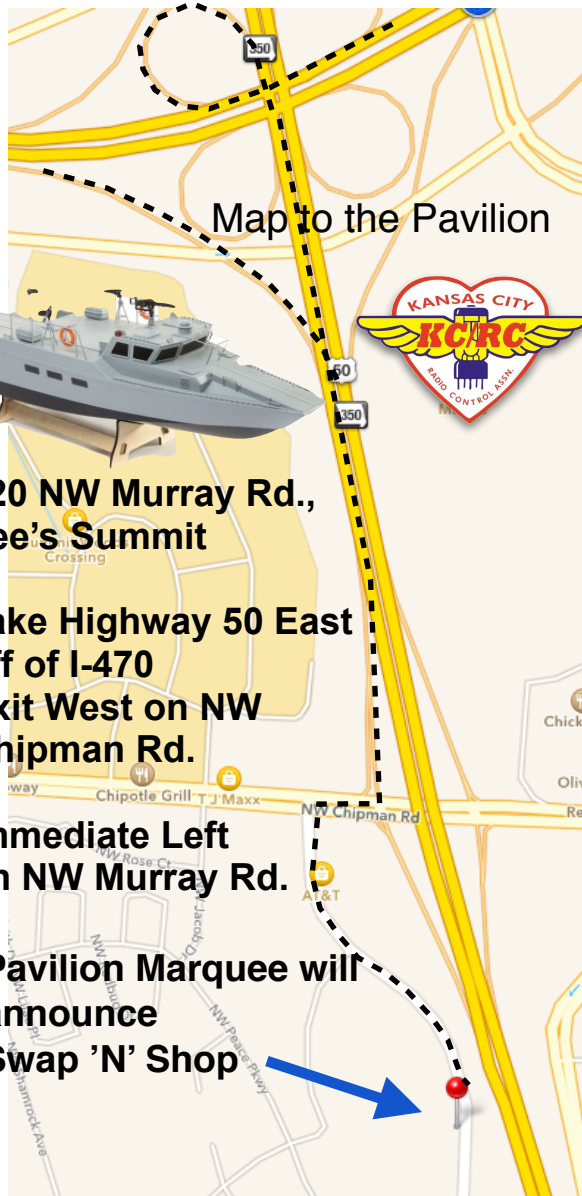

Mail Registration Form and Fee to:

Duane Hulen

KCRC Swap 'N' Shop

1020 SE 11th

Lee's Summit, MO 64081

Pre-Registration is Recommended

Tables sell out fast!

Questions? Call Duane at

816.516.4526 or email

drhulen@sbcglobal.net

**520 NW Murray Rd.,
Lee's Summit**

**Take Highway 50 East
off of I-470
Exit West on NW
Chipman Rd.**

**Immediate Left
on NW Murray Rd.**

**Pavilion Marquee will
announce
Swap 'N' Shop**

Registration Form

Name _____

Address _____

City/State/Zip _____

Phone _____

Email _____ @ _____

Tables Wanted	#	Price
8 Foot Table		\$25.00
Additional Vendor Admission		\$5.00

Limited Floor Space for large models, first come, first serve.